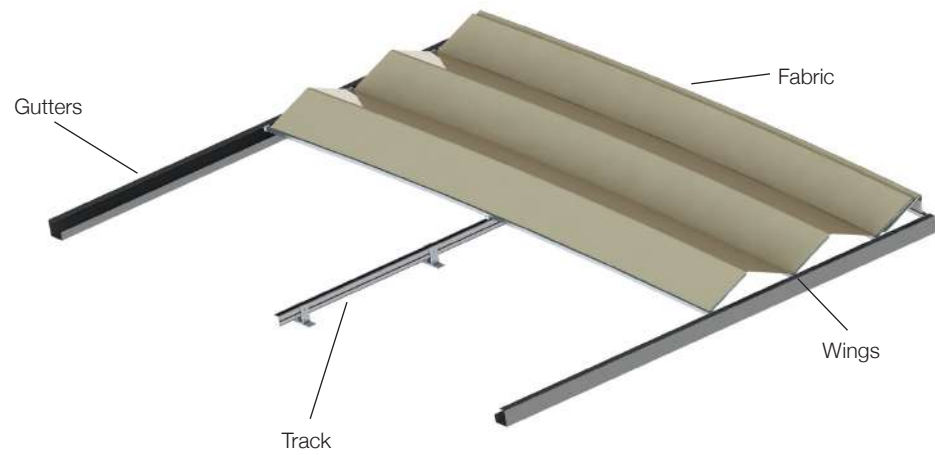

▲ Extended

▲ Retracted

The Retractable Roof Solution

Mounts above. Clears everything below.

- ▶ Turnkey solutions complete with structures, retractable roofs, and outdoor accessories
- ▶ Offerings that adapt to new or existing overhead structures regardless of size or complexity

Offers:

- ▶ Robust sun, rain and privacy protection
- ▶ Total customization
- ▶ Unrestricted coverage and deployment on any flat or sloped surface
- ▶ Industry leading 12 year warranty package

Helps Clients:

Clients include:

Our Patented System

Our revolutionary 'Single Track Design' allows for unparalleled coverage, ease of deployment and unrelenting protection from both the sun and rain. As demonstrated above, our shade assembly mounts on a single track, producing a peak which forces rain to run off on either side of the canopy track. ShadeFX systems are engineered to operate without the need for a slope, providing a virtually flat installation. Our innovative solution facilitates even the most eclectic designs and tastes, while setting the new industry standard in outdoor space utility.