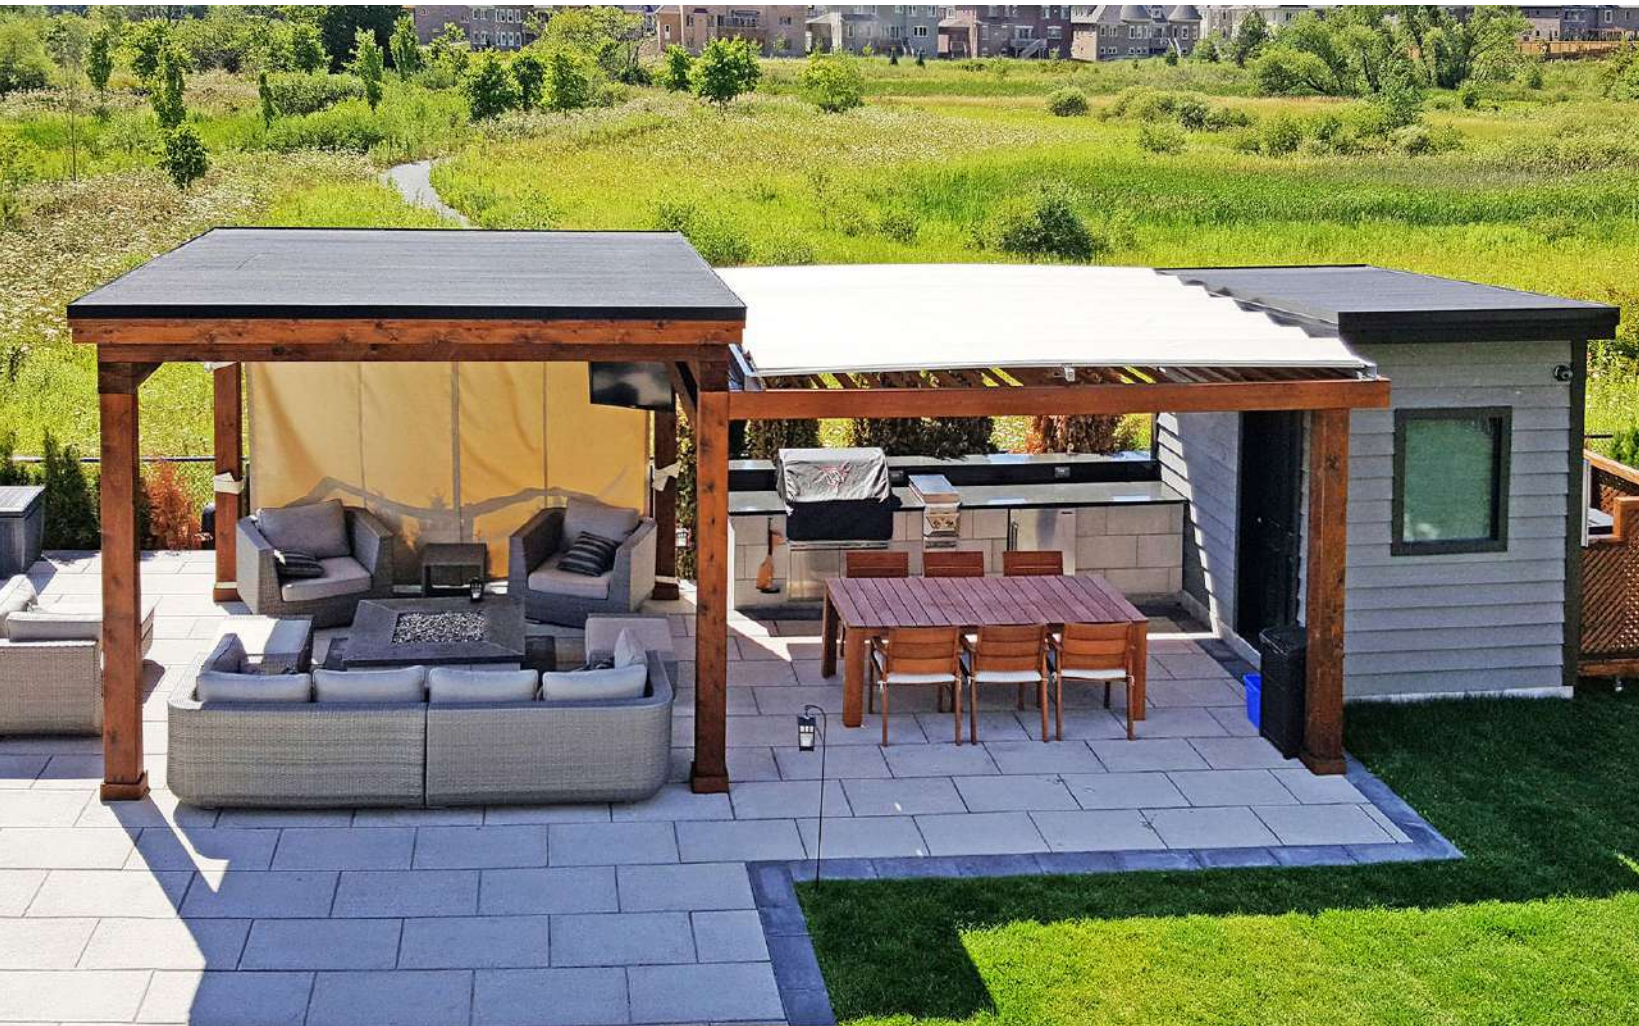

Key Competitive Differences

- **Coverage** – Unlimited area
- **Customization** – Endless possibilities
- **Protection** – Sun, rain, wind and privacy
- **Performance** – Fire, sun, rain and wind
- **Deployment** – Diverse shapes, orientation, settings and locations
- **Installation** – Single track eliminates alignment requirements
- **Flexibility** – Deployment options for all project phases

Media coverage: