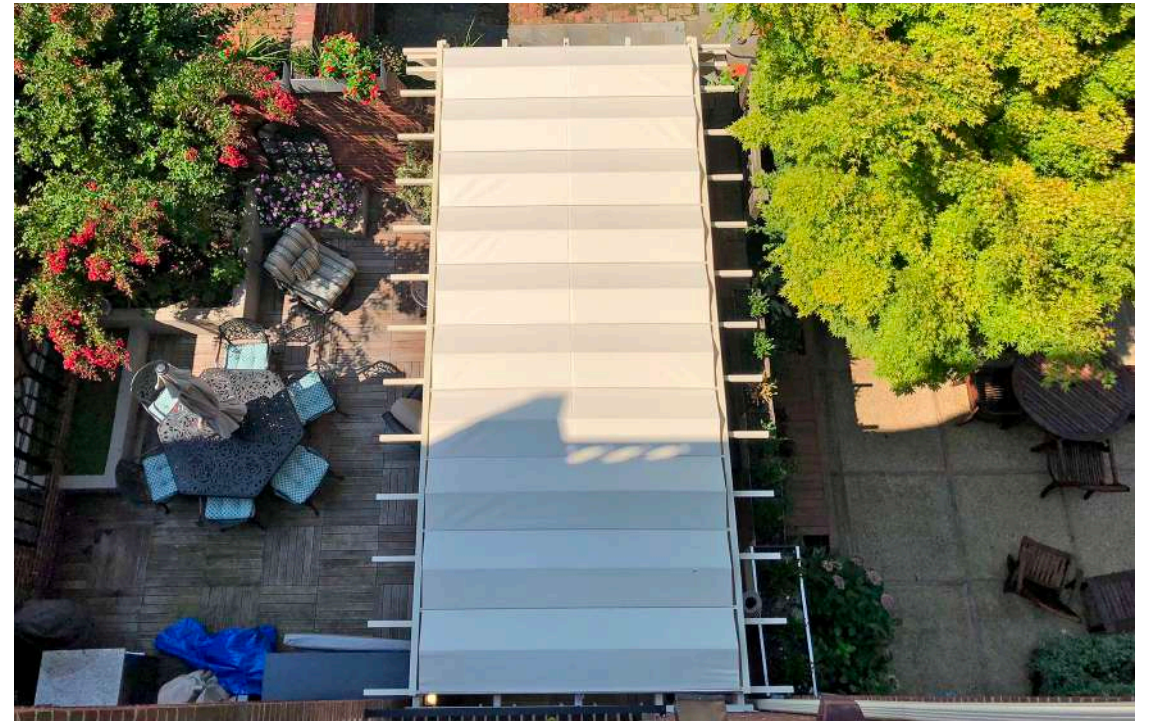

ShadeFX™

Retractable Solutions for Outdoor Spaces

ShadeFX

Retractable solutions that offer unlimited coverage, customization, deployment and protection.

ShadeFX is an innovative and simple sun, rain and privacy solution. Fully customizable and at the heart of every project, the patented 'Single Track' Canopy System provides retractable coverage over some of the world's premier commercial, residential, institutional and municipal properties.

▲ Extended

▲ Retracted

The Retractable Roof Solution

Mounts above. Clears everything below.

- ▶ Turnkey solutions complete with structures, retractable roofs, and outdoor accessories
- ▶ Offerings that adapt to new or existing overhead structures regardless of size or complexity

Clients include:

Our Patented System

Our revolutionary 'Single Track Design' allows for unparalleled coverage, ease of deployment and unrelenting protection from both the sun and rain. As demonstrated above, our shade assembly mounts on a single track, producing a peak which forces rain to run off on either side of the canopy track. ShadeFX systems are engineered to operate without the need for a slope, providing a virtually flat installation. Our innovative solution facilitates even the most eclectic designs and tastes, while setting the new industry standard in outdoor space utility.