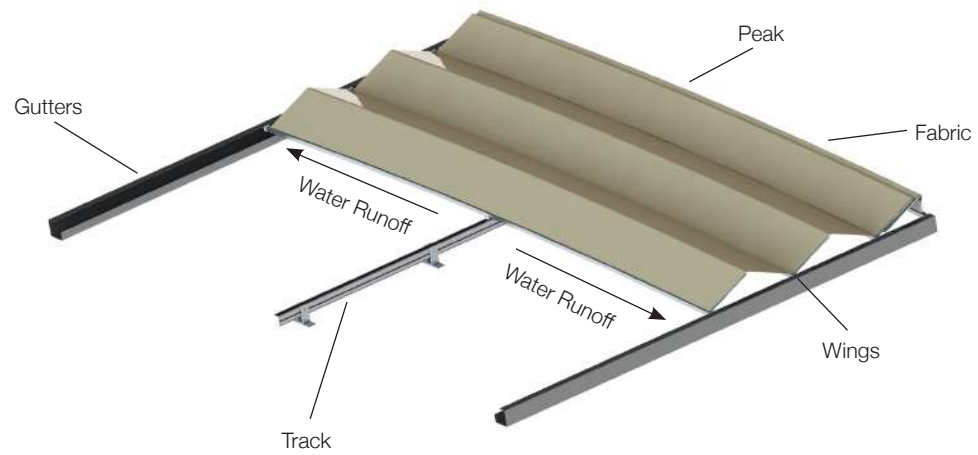

Clients include:

Our Patented System

Our revolutionary 'Single Track Design' allows for unparalleled coverage, ease of deployment and unrelenting protection from both the sun and rain. As demonstrated above, our shade assembly mounts on a single track, producing a peak which forces rain to run off on either side of the canopy track. ShadeFX systems are engineered to operate without the need for a slope, providing a virtually flat installation. Our innovative solution facilitates even the most eclectic designs and tastes, while setting the new industry standard in outdoor space utility.