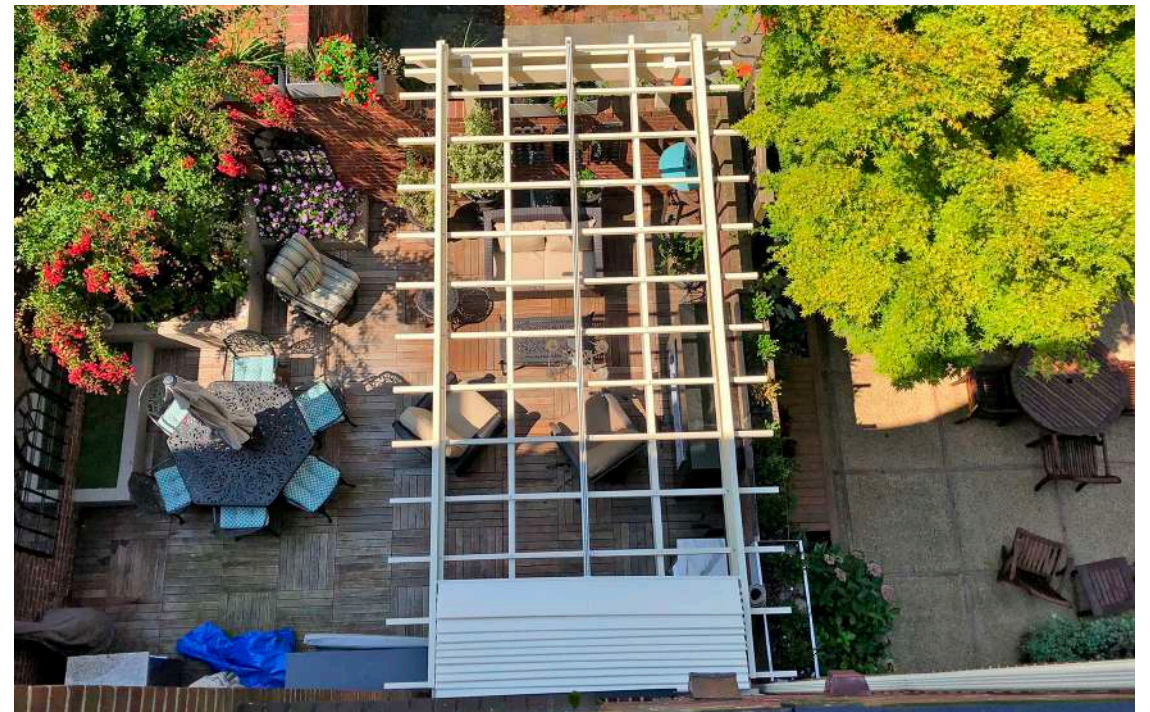

ShadeFX™

Retractable Solutions for Outdoor Spaces

ShadeFX

Retractable solutions that offer unlimited coverage, customization, deployment and protection.

ShadeFX is an innovative and simple sun, rain and privacy solution. Fully customizable and at the heart of every project, the patented 'Single Track' Canopy System provides retractable coverage over some of the world's premier commercial, residential, institutional and municipal properties.

▲ Extended

▲ Retracted

The Retractable Roof Solution

Mounts above. Clears everything below.

- ▶ Turnkey solutions complete with structures, retractable roofs, and outdoor accessories
- ▶ Offerings that adapt to new or existing overhead structures regardless of size or complexity

Clients include:

Our Patented System

Our revolutionary 'Single Track Design' allows for unparalleled coverage, ease of deployment and unrelenting protection from both the sun and rain. As demonstrated above, our shade assembly mounts on a single track, producing a peak which forces rain to run off on either side of the canopy track. ShadeFX systems are engineered to operate without the need for a slope, providing a virtually flat installation. Our innovative solution facilitates even the most eclectic designs and tastes, while setting the new industry standard in outdoor space utility.

The canopy looks and works great.”

– Jason Coutermarsh

“After reviewing several options for a retractable canopy system, we decided to install a ShadeFX retractable roof to get full rain and sun protection for our new pergola area. ShadeFX coordinated directly with Edgewater Landscape Design to ensure the retractable roof and custom pergola would fit together perfectly and the installation was completed on time, professionally. The shade is easy to use and works beautifully!”